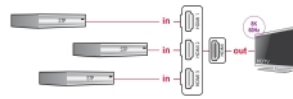

Delock HDMI Switch 3 x HDMI in to 1 x HDMI out 8K 60 Hz with integrated cable 60 cm

Description

With this HDMI switch by Delock up to **three HDMI devices** can be used with one HDMI monitor, TV or projector. The button on the device allows switching between the HDMI devices.

60 cm

Item no. 18649

EAN: 4043619186495

Country of origin: China

Package: Retail Box

Technical details

- Connectors:
 - Input: 3 x HDMI-A female
 - Output: 1 x HDMI-A male
- Switching via button
- LED indicators for active HDMI port
- Ultra High Speed HDMI specification
- Supports HDCP 1.4 and 2.3
- Supports HDR
- Supports Game Mode VRR
- Supports Dolby® TrueHD and DTS-HD Master Audio™
- Resolution up to:
 - 7680 x 4320 @ 60 Hz
 - 3840 x 2160 @ 144 Hz
 - (depending on the system and the connected hardware)
- Video bandwidth up to 1200 MHz / 12 Gbps, max. 48 Gbps
- No external power supply needed
- Plastic housing
- Colour: black
- Dimensions (LxWxH): ca. 81 x 62 x 16 mm

- Cable length without connectors: ca. 60 cm

Package content

- HDMI switch
- User manual

Images

General

LED indicator:	Activity
----------------	----------

Interface

Output:	1 x HDMI-A male
Input:	3 x HDMI-A female