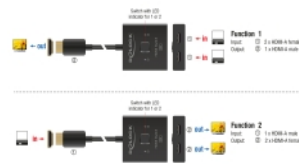

System requirements

- A free HDMI female port
- HDMI cable

Package content

- Switch bidirectional
- User manual

Images