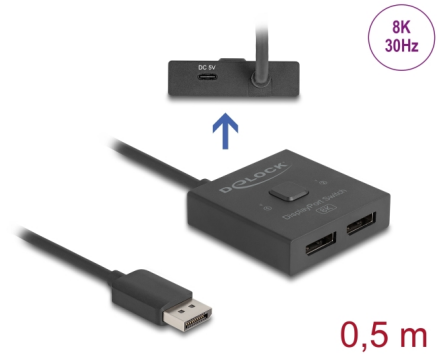

Delock DisplayPort Switch 2 to 1 bidirectional 8K

Description

This DisplayPort switch by Delock is a **manual bidirectional switch** for connecting different devices with **DisplayPort** port. This switch offers two different applications.

Function 1

Up to 2 devices can be connected to a monitor, TV or projector. At the push of a button, the device that is displayed on the screen can be selected.

Function 2

A DisplayPort device can be connected to up to 2 screens. The screen on which the signal is displayed can be selected at the touch of a button. Simultaneous output to multiple screens is not possible.

Note

The switch can be powered via the DisplayPort connector. If a device does not support DisplayPort power, the switch can be powered via the USB-C™ connector.

Item no. 18906

EAN: 4043619189069

Country of origin: China

Package: Retail Box

Technical details

- Connectors:
  - Function 1
  - Input:
    - 2 x DisplayPort female
  - Output:
    - 1 x DisplayPort male
  - Function 2
  - Input:
    - 1 x DisplayPort male
  - Output:
    - 2 x DisplayPort female
- 1 x USB Type-C™ female (optional for power supply)
- 1 x button with LED indicator for 1 or 2
- DisplayPort 1.4 specification