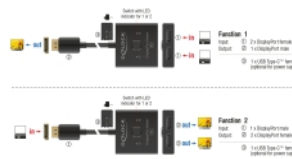

- Supports HDR
- Resolution up to:
  7680 x 4320 @ 30 Hz
  3840 x 2160 @ 144 Hz
  (depending on the system and the connected hardware)
- Plastic housing
- Colour: black
- Dimensions (LxWxH): ca. 55 x 55 x 15 mm
- Cable length without connectors: ca. 50 cm

System requirements

- A free DisplayPort female port
- DisplayPort cable

Package content

- Switch bidirectional
- User manual

Images