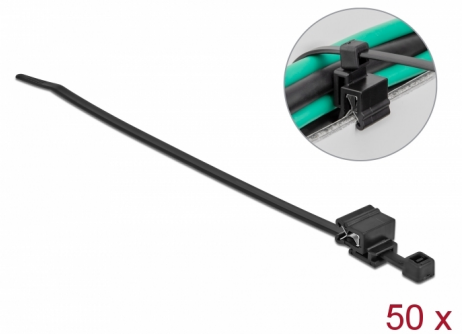

Delock Cable tie with edge clip L 200 x W 4.8 mm black 50 pieces

Description

These special cable ties by Delock are suitable for fixing and guiding cable harnesses and cables along edges. For the right position of the cable tie, the clip can be moved along the cable tie. The cables can be guided above or to the side of the edge.

Practical solution for guiding cable harnesses

The combination of holder and cable tie is the optimal solution when drilling is not practical and adhesives are not applicable.

50 x

Item no. 19565

EAN: 4043619195657

Country of origin: China

Package: Poly bag

Technical details

- Suitable for edges from 1 - 3 mm
- Length: ca. 200 mm
- Width: ca. 4.8 mm
- Bundle diameter: max. 50 mm
- Tensile strength: up to 23 kg
- Colour: black
- Material: polyamide 6.6

Package content

- 50 x cable tie with edge clip

Images

Physical characteristics

Material:	polyamide 6.6
Length:	200 mm
Width:	4.8 mm
Colour:	black
Bundle diameter: max.:	50 mm