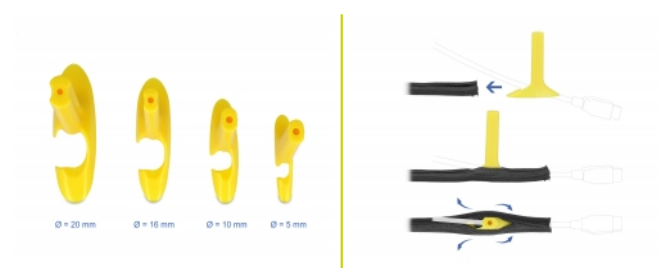

Delock Pull-in tool for cable sleeve set 4 pieces

Description

This pull-in tool by Delock enables an easy threading of cables in self-closing braided or woven sleeves. The cables are quickly bundled and safely pulled through the sleeve. The suitable pull-in tool is included for each sleeve diameter.

Item no. 20839

EAN: 4043619208395

Country of origin: China

Package: Zip poly bag

Technical details

- Cable pull-in tool with a diameter of 5 mm, 10 mm, 16 mm and 20 mm
- Suitable for self-closing braided or woven sleeves
- Reusable
- Material: plastic
- Colour: yellow

Package content

- 4 x pull-in tool

Images