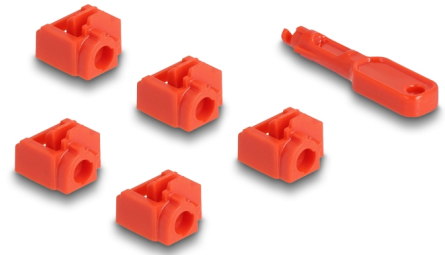

# Delock RJ45 Port Blocker Set for RJ45 jack 10 pieces

## Description

With this RJ45 port blocker set by Delock RJ45 ports can be secured against unauthorized access.

Therefore plug a port blocker into the RJ45 female port and lock with the key – the female port is locked now. An access through a cable is not possible anymore. To open the lock, the included tool is required.

## Technical details

- Suitable for all standard RJ45 jacks
- Colour of the tool: red
- Colour of the RJ45 port blocker: red
- Dimensions tool (LxWxH): ca. 35 x 8 x 5 mm

### Physical characteristics

Length:	60 mm
Width:	13 mm
Height:	6 mm
Colour:	red