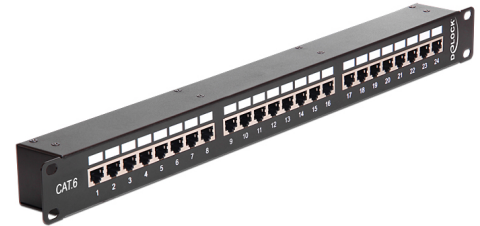

Delock 19" Coupler Patch Panel 24 Port Cat.6

Description

This Patch Panel by Delock can be mounted in a 19" rack. The jacks on the front and rear of the panel provide convenient connections for patch cable.

Item no. 43295

EAN: 4043619432950

Country of origin: China

Package: White Box

Technical details

- Connectors:
24 x RJ45 jack (front) >
24 x RJ45 jack (rear)
- 1:1 connected
- Shielded (Cat.6)
- For mounting in 19" racks, 1 U
- Printed name plate
- Color: Black
- Dimensions (LxWxH): ca. 482.6 x 44.0 x 44.0 mm