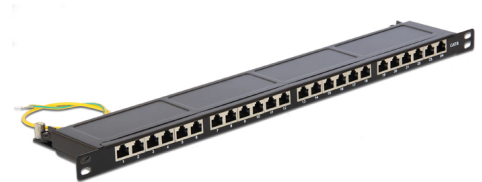

Delock 19" Patch Panel 24 Port Cat.6 0.5 U black

Description

This Patch Panel by Delock can be mounted in a 19" rack. At the LSA blocks you can install up to 24 network cables with a punch down tool. The small overall height makes a high port density possible.

Item no. 43316

EAN: 4043619433162

Country of origin: China

Package: White Box

Technical details

- Connectors:
 - external: 24 x RJ45 jack
 - internal: 24 x LSA block
- For mounting in 19" racks, 0.5 U
- Cable routing 180°
- Shielded
- Cat.6
- TIA-568A/B pinout
- Cable diameter up to 0.644 mm (22 - 24 AWG)
- For solid or stranded wire
- Metal housing
- Colour: jet black RAL 9005
- Dimensions (WxHxD): ca. 482.6 x 22.23 x 78.0 mm

Package content

- 19" Patch Panel
- Installation manual

- 24 x cable ties
- 4 x screws and caged nuts
- 48 x copper foil
- Insertion Tool und Cable Stripper Delock 18411

Images

General

Suitable for conductor gauge:	22 - 24 AWG
Mounting type:	19 in

Interface

External:	24 x RJ45 jack
Internal:	24 x LSA block

Technical characteristics

Category:	Cat.6
-----------	-------

Physical characteristics

Housing colour:	black
Housing material:	metal
Depth:	78 mm
Width:	482.6 mm
Height:	22.2 mm