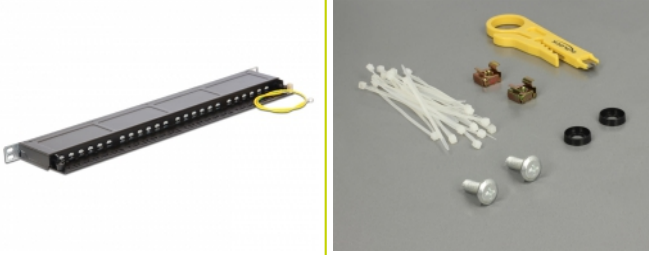

Delock 19" Patch Panel 24 Port Cat.6 0.5 U black

Description

This Patch Panel by Delock can be mounted in a 19" rack. At the LSA blocks you can install up to 24 network cables with a punch down tool. The small overall height makes a high port density possible.

Item no. 43316

EAN: 4043619433162

Country of origin: China

Package: White Box

Technical details

- Connectors:
 - external: 24 x RJ45 jack
 - internal: 24 x LSA block
- For mounting in 19" racks, 0.5 U
- Cable routing 180°
- Shielded
- Cat.6
- TIA-568A/B pinout
- Cable diameter up to 0.644 mm (22 - 24 AWG)
- For solid or stranded wire
- Metal housing
- Colour: jet black RAL 9005
- Dimensions (WxHxD): ca. 482.6 x 22.23 x 78.0 mm

Package content

- 19" Patch Panel
- Installation manual

- 24 x cable ties
- 4 x screws and caged nuts
- 48 x copper foil
- Insertion Tool und Cable Stripper Delock 18411

Images

General

Suitable for conductor gauge:	22 - 24 AWG
Mounting type:	19 in

Interface

External:	24 x RJ45 jack
Internal:	24 x LSA block

Technical characteristics

Category:	Cat.6
-----------	-------

Physical characteristics

Housing colour:	black
Housing material:	metal
Depth:	78 mm
Width:	482.6 mm
Height:	22.2 mm