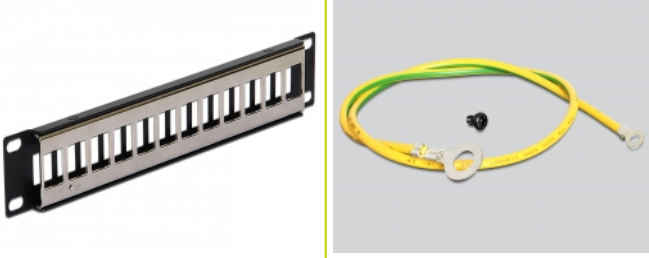

Delock 10" Keystone Patch Panel 12 Port metal black

Description

This Patch Panel by Delock can be mounted in a 10" cabinet. With its standardized dimensions, it is suitable for easy snap-in mounting of twelve Keystone modules.

Note

Due to the design only keystone modules up to max. 18.0 mm width can be used.

Item no. 43326

EAN: 4043619433261

Country of origin: China

Package: White Box

Technical details

- 12 Keystone ports 19.2 x 14.9 mm
- For mounting in 10" cabinets, 1 U
- Integrated name plate
- Material: metal
- Colour: black
- Dimensions (LxWxH): ca. 254 x 43.6 x 9.9 mm

Package content

- Keystone patch panel

Images

General

Mounting type:	10 in
----------------	-------

Physical characteristics

Housing colour:	black
Housing material:	metal
Depth:	9.9 mm
Width:	254 mm
Height:	43.6 mm