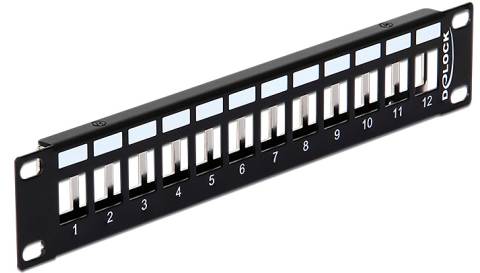

Delock 10" Keystone Patch Panel 12 Port metal black

Description

This Patch Panel by Delock can be mounted in a 10" cabinet. With its standardized dimensions, it is suitable for easy snap-in mounting of twelve Keystone modules.

Note

Due to the design only keystone modules up to max. 18.0 mm width can be used.

Item no. 43326

EAN: 4043619433261

Country of origin: China

Package: White Box

Technical details

- 12 Keystone ports 19.2 x 14.9 mm
- For mounting in 10" cabinets, 1 U
- Integrated name plate
- Material: metal
- Colour: black
- Dimensions (LxWxH): ca. 254 x 43.6 x 9.9 mm

Package content

- Keystone patch panel

Images

General

Mounting type:	10 in
----------------	-------

Physical characteristics

Housing colour:	black
Housing material:	metal
Depth:	9.9 mm
Width:	254 mm
Height:	43.6 mm