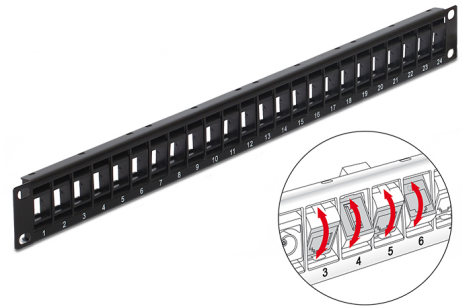

# Delock 19" Keystone Patch Panel 24 Port rotatable black

## Description

This Patch Panel by Delock can be mounted in a 19" rack. The rotatable Keystone ports allow for an angled and space saving installation of cables. With its standardized dimensions, the panel is suitable for easy snap-in mounting of 24 Keystone modules.

## Note

Behind the panel must be enough up and down space to allow the rotation.

Due to the narrow design only keystone modules up to max. 17.2 mm width can be used.

**Item no. 43340**

EAN: 4043619433407

Country of origin: China

## Technical details

- 24 Keystone ports 19.2 x 14.9 mm
- Rotatable bearing of the Keystone ports
- For mounting in 19" racks, 1 U
- Material: Metal panel with plastic front bezel
- Color: black
- Dimensions (LxWxH): ca. 482.6 x 44.0 x 11.5 mm