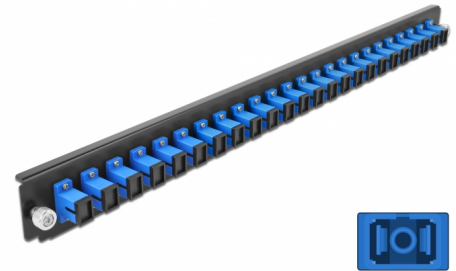

Delock 19" Splice Box Front Panel 24 port SC Simplex blue

Description

This front panel by Delock can be mounted in a 19" splice box by Delock.

Item no. 43351

EAN: 4043619433513

Country of origin: China

Package: White Box

Technical details

- Connectors:
24 x SC Simplex female >
24 x SC Simplex female
- Colour: blue
- For 24 OS2 Single-mode fibers
- Zirconia ceramic ferrule with protection cap
- For mounting in 19" splice box, 1U
- Housing colour: black
- Dimensions (LxWxH): ca. 482.6 x 44.0 x 44.0 mm

System requirements

- Delock 19" Fiber Optic Splice Box 43348

Package content

- 19" splice box front panel

Images

General

Mounting type:	19 in
----------------	-------

Physical characteristics

Housing colour:	black
Depth:	44 mm
Width:	482.6 mm
Height:	44 mm