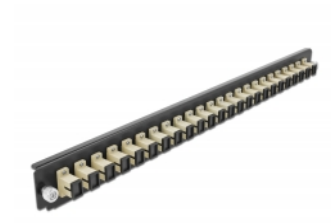

Delock 19" Splice Box Front Panel 24 port SC Simplex beige

Description

This front panel by Delock can be mounted in a 19" splice box by Delock.

Item no. 43353

EAN: 4043619433537

Country of origin: China

Package: White Box

Technical details

- Connectors:
 - 24 x SC Simplex female >
 - 24 x SC Simplex female
- Colour: beige
- For 24 OM2 Multi-mode fibers
- Zirconia ceramic ferrule with protection cap
- For mounting in 19" splice box, 1U
- Housing colour: black
- Dimensions (LxWxH): ca. 482.6 x 44.0 x 44.0 mm

System requirements

- Delock 19" Fiber Optic Splice Box 43348

Package content

- 19" splice box front panel

Images

General

Mounting type:	19 in
----------------	-------

Physical characteristics

Housing colour:	black
Depth:	44 mm
Width:	482.6 mm
Height:	44 mm