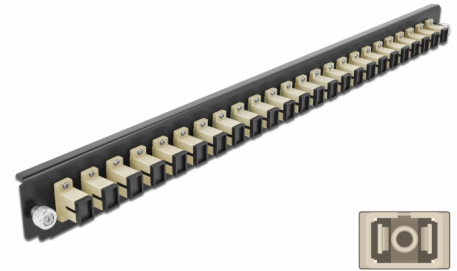

Delock 19" Splice Box Front Panel 24 port SC Simplex beige

Description

This front panel by Delock can be mounted in a 19" splice box by Delock.

Item no. 43353

EAN: 4043619433537

Country of origin: China

Package: White Box

Technical details

- Connectors:
 - 24 x SC Simplex female >
 - 24 x SC Simplex female
- Colour: beige
- For 24 OM2 Multi-mode fibers
- Zirconia ceramic ferrule with protection cap
- For mounting in 19" splice box, 1U
- Housing colour: black
- Dimensions (LxWxH): ca. 482.6 x 44.0 x 44.0 mm

System requirements

- Delock 19" Fiber Optic Splice Box 43348

Package content

- 19" splice box front panel

Images

General

Mounting type:	19 in
----------------	-------

Physical characteristics

Housing colour:	black
Depth:	44 mm
Width:	482.6 mm
Height:	44 mm