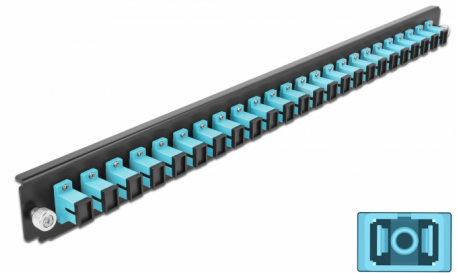

# Delock 19" Splice Box Front Panel 24 port SC Simplex aqua

## Description

This front panel by Delock can be mounted in a 19" splice box by Delock.

**Item no. 43354**

EAN: 4043619433544

Country of origin: China

Package: White Box

## Technical details

- Connectors:  
24 x SC Simplex female >  
24 x SC Simplex female
- Colour: aqua
- For 24 OM3 Multi-mode fibers
- Zirconia ceramic ferrule with protection cap
- For mounting in 19" splice box, 1U
- Housing colour: black
- Dimensions (LxWxH): ca. 482.6 x 44.0 x 44.0 mm

## Package content

- 19" splice box front panel

---