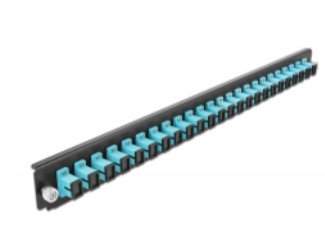

- 19" splice box front panel

Images