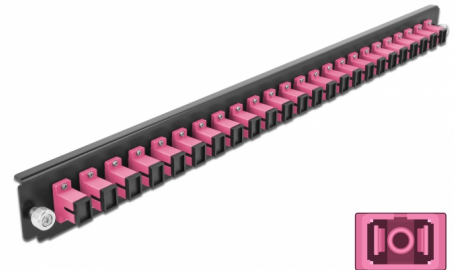

Delock 19" Splice Box Front Panel 24 port SC Simplex violet

Description

This front panel by Delock can be mounted in a 19" splice box by Delock.

Item no. 43355

EAN: 4043619433551

Country of origin: China

Package: White Box

Technical details

- Connectors:
24 x SC Simplex female >
24 x SC Simplex female
- Colour: violet
- For 24 OM4 Multi-mode fibers
- Zirconia ceramic ferrule with protection cap
- For mounting in 19" splice box, 1U
- Housing colour: black
- Dimensions (LxWxH): ca. 482.6 x 44.0 x 44.0 mm

System requirements

- Delock 19" Fiber Optic Splice Box 43348

Package content

- 19" splice box front panel

Images

General

Mounting type:	19 in
----------------	-------

Physical characteristics

Housing colour:	black
Depth:	44 mm
Width:	482.6 mm
Height:	44 mm