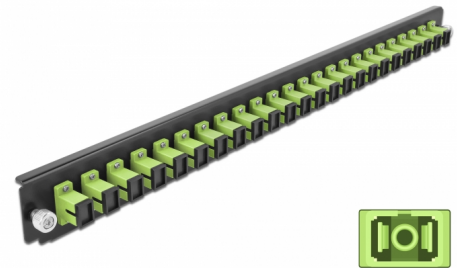

Delock 19" Splice Box Front Panel 24 port SC Simplex limegreen

Description

This front panel by Delock can be mounted in a 19" splice box by Delock.

Item no. 43356

EAN: 4043619433568

Country of origin: China

Package: White Box

Technical details

- Connectors:
24 x SC Simplex female >
24 x SC Simplex female
- Colour: limegreen
- For 24 OM5 Multi-mode fibers
- Zirconia ceramic ferrule with protection cap
- For mounting in 19" splice box, 1U
- Housing colour: black
- Dimensions (LxWxH): ca. 482.6 x 44.0 x 44.0 mm

System requirements

- Delock 19" Fiber Optic Splice Box 43348

Package content

- 19" splice box front panel

Images

General

Mounting type:	19 in
----------------	-------

Physical characteristics

Housing colour:	black
Depth:	44 mm
Width:	482.6 mm
Height:	44 mm