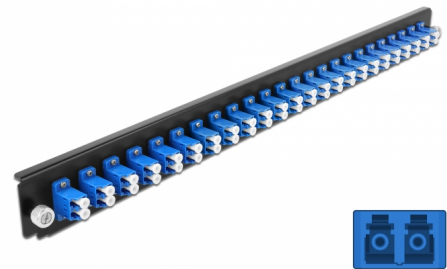

Delock 19" Splice Box Front Panel 24 port LC Duplex blue

Description

This front panel by Delock can be mounted in a 19" splice box by Delock.

Item no. 43357

EAN: 4043619433575

Country of origin: China

Package: White Box

Technical details

- Connectors:
 - 24 x LC Duplex female >
 - 24 x LC Duplex female
- Colour: blue
- For 48 OS2 Single-mode fibers
- Zirconia ceramic ferrule with protection cap
- For mounting in 19" splice box, 1U
- Housing colour: black
- Dimensions (LxWxH): ca. 482.6 x 44.0 x 44.0 mm

System requirements

- Delock 19" Fiber Optic Splice Box 43348

Package content

- 19" splice box front panel

Images

General

Mounting type:	19 in
----------------	-------

Physical characteristics

Housing colour:	black
Depth:	44 mm
Width:	482.6 mm
Height:	44 mm