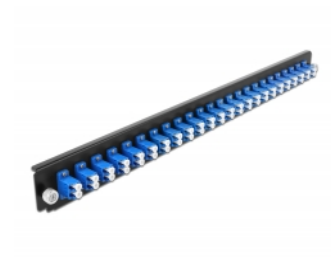

Delock 19" Splice Box Front Panel 24 port LC Duplex blue

Description

This front panel by Delock can be mounted in a 19" splice box by Delock.

Item no. 43357

EAN: 4043619433575

Country of origin: China

Package: White Box

Technical details

- Connectors:
 - 24 x LC Duplex female >
 - 24 x LC Duplex female
- Colour: blue
- For 48 OS2 Single-mode fibers
- Zirconia ceramic ferrule with protection cap
- For mounting in 19" splice box, 1U
- Housing colour: black
- Dimensions (LxWxH): ca. 482.6 x 44.0 x 44.0 mm

System requirements

- Delock 19" Fiber Optic Splice Box 43348

Package content

- 19" splice box front panel

Images

General

Mounting type:	19 in
----------------	-------

Physical characteristics

Housing colour:	black
Depth:	44 mm
Width:	482.6 mm
Height:	44 mm