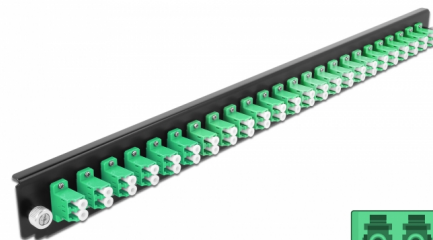

Delock 19" Splice Box Front Panel 24 port LC Duplex green

Description

This front panel by Delock can be mounted in a 19" splice box by Delock.

Item no. 43358

EAN: 4043619433582

Country of origin: China

Package: White Box

Technical details

- Connectors:
 - 24 x LC Duplex female >
 - 24 x LC Duplex female
- Colour: green
- For 48 OS2 Single-mode fibers
- Zirconia ceramic ferrule with protection cap
- For mounting in 19" splice box, 1U
- Housing colour: black
- Dimensions (LxWxH): ca. 482.6 x 44.0 x 44.0 mm

System requirements

- Delock 19" Fiber Optic Splice Box 43348

Package content

- 19" splice box front panel

Images

General

Mounting type:	19 in
----------------	-------

Physical characteristics

Housing colour:	black
Depth:	44 mm
Width:	482.6 mm
Height:	44 mm