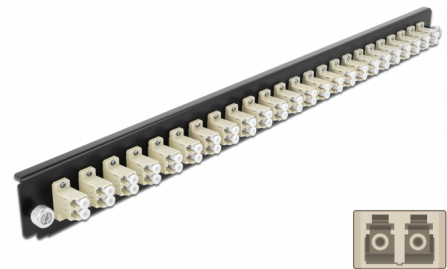

Delock 19" Splice Box Front Panel 24 port LC Duplex beige

Description

This front panel by Delock can be mounted in a 19" splice box by Delock.

Item no. 43359

EAN: 4043619433599

Country of origin: China

Package: White Box

Technical details

- Connectors:
 - 24 x LC Duplex female >
 - 24 x LC Duplex female
- Colour: beige
- For 48 OM2 Multi-mode fibers
- Zirconia ceramic ferrule with protection cap
- For mounting in 19" splice box, 1U
- Housing colour: black
- Dimensions (LxWxH): ca. 482.6 x 44.0 x 44.0 mm

System requirements

- Delock 19" Fiber Optic Splice Box 43348

Package content

- 19" splice box front panel

Images

General

Mounting type:	19 in
----------------	-------

Physical characteristics

Housing colour:	black
Depth:	44 mm
Width:	482.6 mm
Height:	44 mm