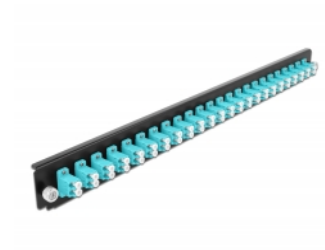

Delock 19" Splice Box Front Panel 24 port LC Duplex aqua

Description

This front panel by Delock can be mounted in a 19" splice box by Delock.

Item no. 43360

EAN: 4043619433605

Country of origin: China

Package: White Box

Technical details

- Connectors:
 - 24 x LC Duplex female >
 - 24 x LC Duplex female
- Colour: aqua
- For 48 OM3 Multi-mode fibers
- Zirconia ceramic ferrule with protection cap
- For mounting in 19" splice box, 1U
- Housing colour: black
- Dimensions (LxWxH): ca. 482.6 x 44.0 x 44.0 mm

System requirements

- Delock 19" Fiber Optic Splice Box 43348

Package content

- 19" splice box front panel

Images

General

| | |
|----------------|-------|
| Mounting type: | 19 in |
|----------------|-------|