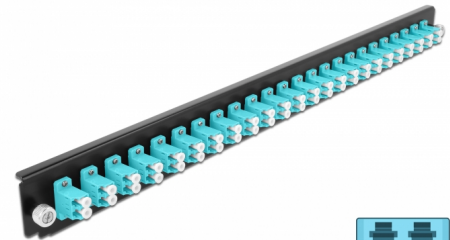

Delock 19" Splice Box Front Panel 24 port LC Duplex aqua

Description

This front panel by Delock can be mounted in a 19" splice box by Delock.

Item no. 43360

EAN: 4043619433605

Country of origin: China

Package: White Box

Technical details

- Connectors:
 - 24 x LC Duplex female >
 - 24 x LC Duplex female
- Colour: aqua
- For 48 OM3 Multi-mode fibers
- Zirconia ceramic ferrule with protection cap
- For mounting in 19" splice box, 1U
- Housing colour: black
- Dimensions (LxWxH): ca. 482.6 x 44.0 x 44.0 mm

System requirements

- Delock 19" Fiber Optic Splice Box 43348

Package content

- 19" splice box front panel

Images

General

| | |
|----------------|-------|
| Mounting type: | 19 in |
|----------------|-------|

Physical characteristics

| | |
|-----------------|----------|
| Housing colour: | black |
| Depth: | 44 mm |
| Width: | 482.6 mm |
| Height: | 44 mm |