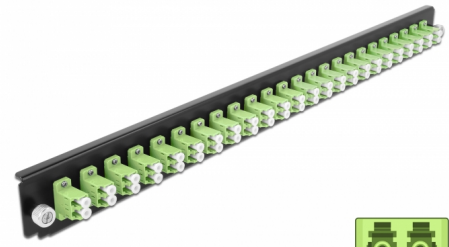

Delock 19" Splice Box Front Panel 24 port LC Duplex limegreen

Description

This front panel by Delock can be mounted in a 19" splice box by Delock.

Item no. 43362

EAN: 4043619433629

Country of origin: China

Package: White Box

Technical details

- Connectors:
 - 24 x LC Duplex female >
 - 24 x LC Duplex female
- Colour: limegreen
- For 48 OM5 Multi-mode fibers
- Zirconia ceramic ferrule with protection cap
- For mounting in 19" splice box, 1U
- Housing colour: black
- Dimensions (LxWxH): ca. 482.6 x 44.0 x 44.0 mm

System requirements

- Delock 19" Fiber Optic Splice Box 43348

Package content

- 19" splice box front panel

Images

General

Mounting type:	19 in
----------------	-------

Physical characteristics

Housing colour:	black
Depth:	44 mm
Width:	482.6 mm
Height:	44 mm