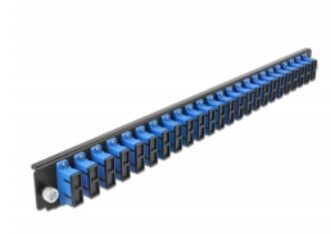

- 19" splice box front panel

Images