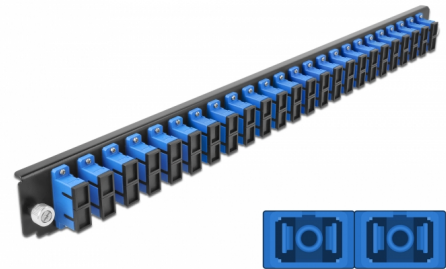

# Delock 19" Splice Box Front Panel 24 port SC Duplex blue

## Description

This front panel by Delock can be mounted in a 19" splice box by Delock.

**Item no. 43363**

EAN: 4043619433636

Country of origin: China

Package: White Box

## Technical details

- Connectors:  
24 x SC Duplex female >  
24 x SC Duplex female
- Colour: blue
- For 48 OS2 Single-mode fibers
- Zirconia ceramic ferrule with protection cap
- For mounting in 19" splice box, 1U
- Housing colour: black
- Dimensions (LxWxH): ca. 482.6 x 44.0 x 44.0 mm

## Package content

- 19" splice box front panel

---