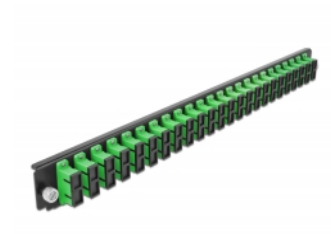

- 19" splice box front panel

Images