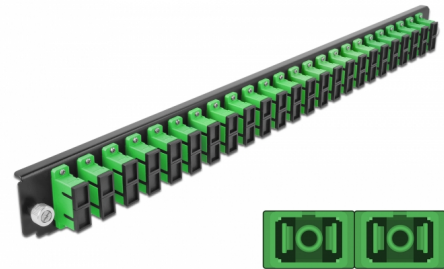

# Delock 19" Splice Box Front Panel 24 port SC Duplex green

## Description

This front panel by Delock can be mounted in a 19" splice box by Delock.

**Item no. 43364**

EAN: 4043619433643

Country of origin: China

Package: White Box

## Technical details

- Connectors:  
24 x SC Duplex female >  
24 x SC Duplex female
- Colour: green
- For 48 OS2 Single-mode fibers
- Zirconia ceramic ferrule with protection cap
- For mounting in 19" splice box, 1U
- Housing colour: black
- Dimensions (LxWxH): ca. 482.6 x 44.0 x 44.0 mm

## Package content

- 19" splice box front panel

---