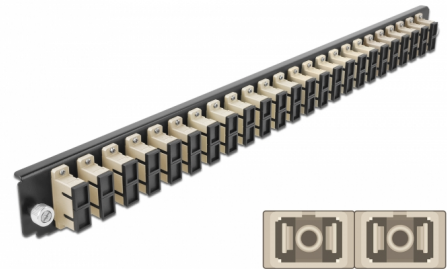

Delock 19" Splice Box Front Panel 24 port SC Duplex beige

Description

This front panel by Delock can be mounted in a 19" splice box by Delock.

Item no. 43365

EAN: 4043619433650

Country of origin: China

Package: White Box

Technical details

- Connectors:
24 x SC Duplex female >
24 x SC Duplex female
- Colour: beige
- For 48 OM2 Multi-mode fibers
- Zirconia ceramic ferrule with protection cap
- For mounting in 19" splice box, 1U
- Housing colour: black
- Dimensions (LxWxH): ca. 482.6 x 44.0 x 44.0 mm

System requirements

- Delock 19" Fiber Optic Splice Box 43348

Package content

- 19" splice box front panel

Images

General

Mounting type:	19 in
----------------	-------

Physical characteristics

Housing colour:	black
Depth:	44 mm
Width:	482.6 mm
Height:	44 mm