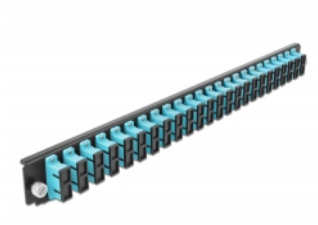

Delock 19" Splice Box Front Panel 24 port SC Duplex aqua

Description

This front panel by Delock can be mounted in a 19" splice box by Delock.

Item no. 43366

EAN: 4043619433667

Country of origin: China

Package: White Box

Technical details

- Connectors:
24 x SC Duplex female >
24 x SC Duplex female
- Colour: aqua
- For 48 OM3 Multi-mode fibers
- Zirconia ceramic ferrule with protection cap
- For mounting in 19" splice box, 1U
- Housing colour: black
- Dimensions (LxWxH): ca. 482.6 x 44.0 x 44.0 mm

System requirements

- Delock 19" Fiber Optic Splice Box 43348

Package content

- 19" splice box front panel

Images

General

Mounting type:	19 in
----------------	-------

Physical characteristics

Housing colour:	black
Depth:	44 mm
Width:	482.6 mm
Height:	44 mm