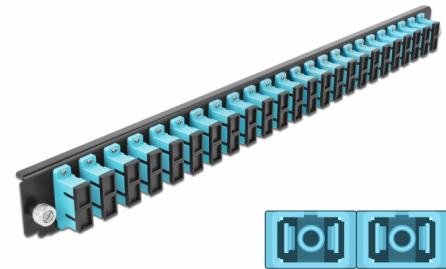

Delock 19" Splice Box Front Panel 24 port SC Duplex aqua

Description

This front panel by Delock can be mounted in a 19" splice box by Delock.

Item no. 43366

EAN: 4043619433667

Country of origin: China

Package: White Box

Technical details

- Connectors:
24 x SC Duplex female >
24 x SC Duplex female
- Colour: aqua
- For 48 OM3 Multi-mode fibers
- Zirconia ceramic ferrule with protection cap
- For mounting in 19" splice box, 1U
- Housing colour: black
- Dimensions (LxWxH): ca. 482.6 x 44.0 x 44.0 mm

System requirements

- Delock 19" Fiber Optic Splice Box 43348

Package content

- 19" splice box front panel

Images

General

Mounting type:	19 in
----------------	-------

Physical characteristics

Housing colour:	black
Depth:	44 mm
Width:	482.6 mm
Height:	44 mm