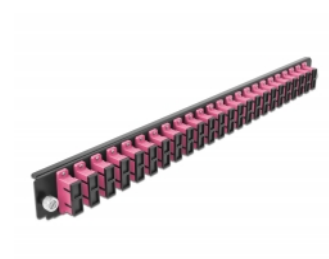

- 19" splice box front panel

Images