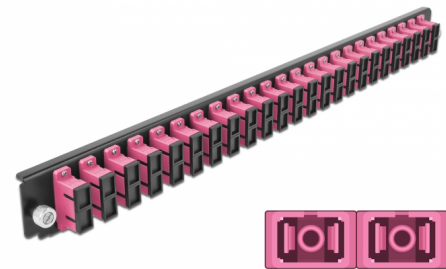

# Delock 19" Splice Box Front Panel 24 port SC Duplex violet

## Description

This front panel by Delock can be mounted in a 19" splice box by Delock.

**Item no. 43367**

EAN: 4043619433674

Country of origin: China

Package: White Box

## Technical details

- Connectors:  
24 x SC Duplex female >  
24 x SC Duplex female
- Colour: violet
- For 48 OM4 Multi-mode fibers
- Zirconia ceramic ferrule with protection cap
- For mounting in 19" splice box, 1U
- Housing colour: black
- Dimensions (LxWxH): ca. 482.6 x 44.0 x 44.0 mm

## Package content

- 19" splice box front panel

---