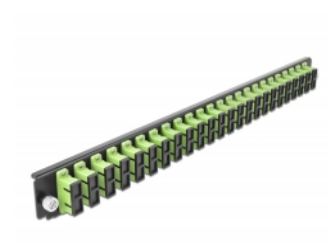

Delock 19" Splice Box Front Panel 24 port SC Duplex limegreen

Description

This front panel by Delock can be mounted in a 19" splice box by Delock.

Item no. 43368

EAN: 4043619433681

Country of origin: China

Package: White Box

Technical details

- Connectors:
 - 24 x SC Duplex female >
 - 24 x SC Duplex female
- Colour: limegreen
- For 48 OM5 Multi-mode fibers
- Zirconia ceramic ferrule with protection cap
- For mounting in 19" splice box, 1U
- Housing colour: black
- Dimensions (LxWxH): ca. 482.6 x 44.0 x 44.0 mm

System requirements

- Delock 19" Fiber Optic Splice Box 43348

Package content

- 19" splice box front panel

Images

General

Mounting type:	19 in
----------------	-------

Physical characteristics

Housing colour:	black
Depth:	44 mm
Width:	482.6 mm
Height:	44 mm