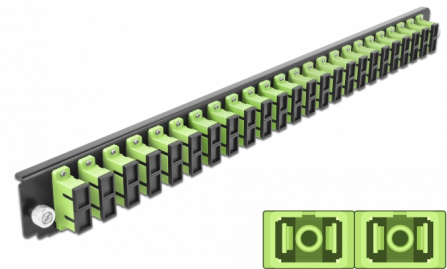

Delock 19" Splice Box Front Panel 24 port SC Duplex limegreen

Description

This front panel by Delock can be mounted in a 19" splice box by Delock.

Item no. 43368

EAN: 4043619433681

Country of origin: China

Package: White Box

Technical details

- Connectors:
 - 24 x SC Duplex female >
 - 24 x SC Duplex female
- Colour: limegreen
- For 48 OM5 Multi-mode fibers
- Zirconia ceramic ferrule with protection cap
- For mounting in 19" splice box, 1U
- Housing colour: black
- Dimensions (LxWxH): ca. 482.6 x 44.0 x 44.0 mm

System requirements

- Delock 19" Fiber Optic Splice Box 43348

Package content

- 19" splice box front panel

Images

General

Mounting type:	19 in
----------------	-------

Physical characteristics

Housing colour:	black
Depth:	44 mm
Width:	482.6 mm
Height:	44 mm