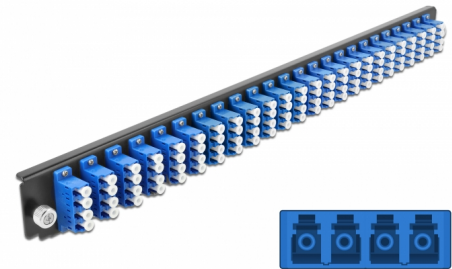

# Delock 19" Splice Box Front Panel 24 port LC Quad blue

## Description

This front panel by Delock can be mounted in a 19" splice box by Delock.

**Item no. 43369**

EAN: 4043619433698

Country of origin: China

Package: White Box

## Technical details

- Connectors:
  - 24 x LC Quad female >
  - 24 x LC Quad female
- Colour: blue
- For 96 OS2 Single-mode fibers
- Zirconia ceramic ferrule with protection cap
- For mounting in 19" splice box, 1U
- Housing colour: black
- Dimensions (LxWxH): ca. 482.6 x 44.0 x 44.0 mm

## Package content

- 19" splice box front panel

---