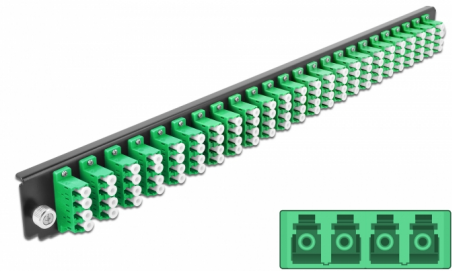

Delock 19" Splice Box Front Panel 24 port LC Quad green

Description

This front panel by Delock can be mounted in a 19" splice box by Delock.

Item no. 43370

EAN: 4043619433704

Country of origin: China

Package: White Box

Technical details

- Connectors:
 - 24 x LC Quad female >
 - 24 x LC Quad female
- Colour: green
- For 96 OS2 Single-mode fibers
- Zirconia ceramic ferrule with protection cap
- For mounting in 19" splice box, 1U
- Housing colour: black
- Dimensions (LxWxH): ca. 482.6 x 44.0 x 44.0 mm

System requirements

- Delock 19" Fiber Optic Splice Box 43350

Package content

- 19" splice box front panel

Images

General

Mounting type:	19 in
----------------	-------

Physical characteristics

Housing colour:	black
Depth:	44 mm
Width:	482.6 mm
Height:	44 mm