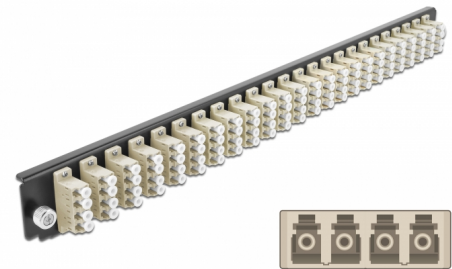

Delock 19" Splice Box Front Panel 24 port LC Quad beige

Description

This front panel by Delock can be mounted in a 19" splice box by Delock.

Item no. 43371

EAN: 4043619433711

Country of origin: China

Package: White Box

Technical details

- Connectors:
 - 24 x LC Quad female >
 - 24 x LC Quad female
- Colour: beige
- For 96 OM2 Multi-mode fibers
- Zirconia ceramic ferrule with protection cap
- For mounting in 19" splice box, 1U
- Housing colour: black
- Dimensions (LxWxH): ca. 482.6 x 44.0 x 44.0 mm

System requirements

- Delock 19" Fiber Optic Splice Box 43350

Package content

- 19" splice box front panel

Images

General

Mounting type:	19 in
----------------	-------

Physical characteristics

Housing colour:	black
Depth:	44 mm
Width:	482.6 mm
Height:	44 mm