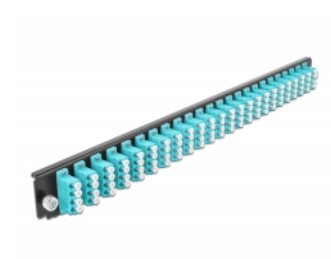

- 19" splice box front panel

Images