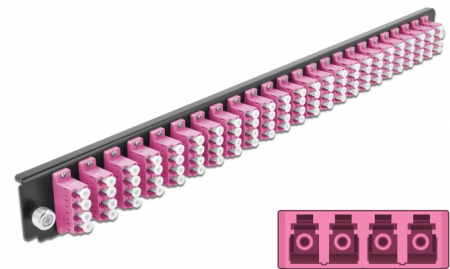

Delock 19" Splice Box Front Panel 24 port LC Quad violet

Description

This front panel by Delock can be mounted in a 19" splice box by Delock.

Item no. 43373

EAN: 4043619433735

Country of origin: China

Package: White Box

Technical details

- Connectors:
 - 24 x LC Quad female >
 - 24 x LC Quad female
- Colour: violet
- For 96 OM4 Multi-mode fibers
- Zirconia ceramic ferrule with protection cap
- For mounting in 19" splice box, 1U
- Housing colour: black
- Dimensions (LxWxH): ca. 482.6 x 44.0 x 44.0 mm

System requirements

- Delock 19" Fiber Optic Splice Box 43350

Package content

- 19" splice box front panel

Images

General

Mounting type:	19 in
----------------	-------

Physical characteristics

Housing colour:	black
Depth:	44 mm
Width:	482.6 mm
Height:	44 mm