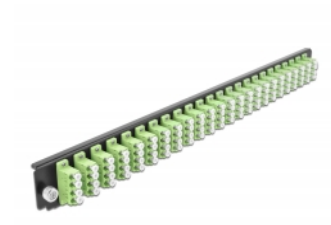

Delock 19" Splice Box Front Panel 24 port LC Quad limegreen

Description

This front panel by Delock can be mounted in a 19" splice box by Delock.

Item no. 43374

EAN: 4043619433742

Country of origin: China

Package: White Box

Technical details

- Connectors:
 - 24 x LC Quad female >
 - 24 x LC Quad female
- Colour: limegreen
- For 96 OM5 Multi-mode fibers
- Zirconia ceramic ferrule with protection cap
- For mounting in 19" splice box, 1U
- Housing colour: black
- Dimensions (LxWxH): ca. 482.6 x 44.0 x 44.0 mm

System requirements

- Delock 19" Fiber Optic Splice Box 43350

Package content

- 19" splice box front panel

Images

General

Mounting type:	19 in
----------------	-------

Physical characteristics

Housing colour:	black
Depth:	44 mm
Width:	482.6 mm
Height:	44 mm