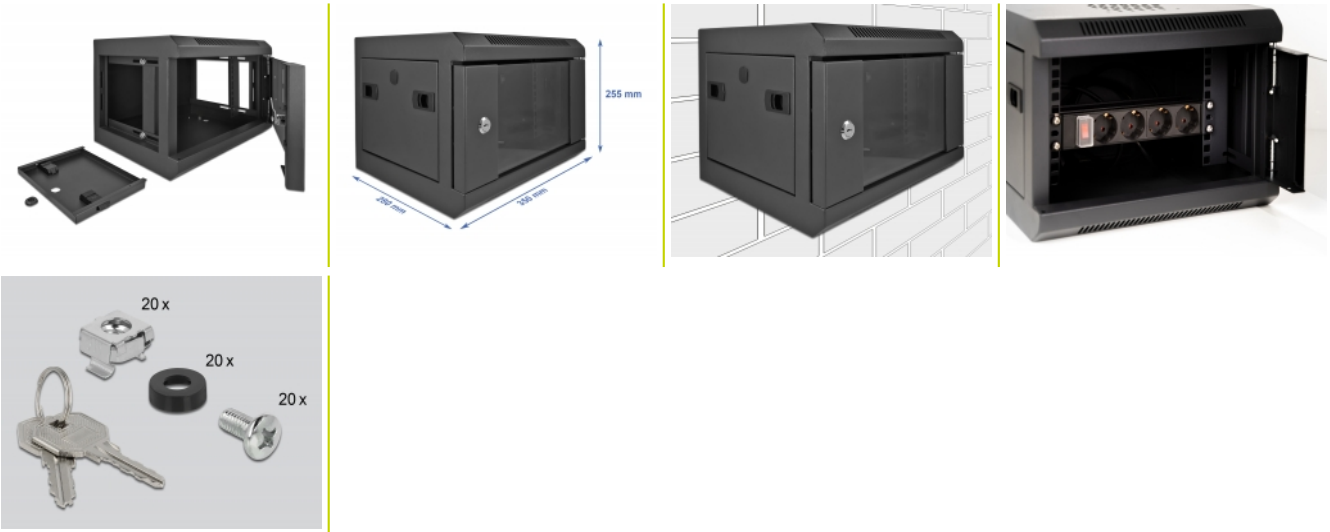

- Network cabinet
- 2 x keys
- 20 x screw M6
- 20 x washer
- 20 x caged nut

Images