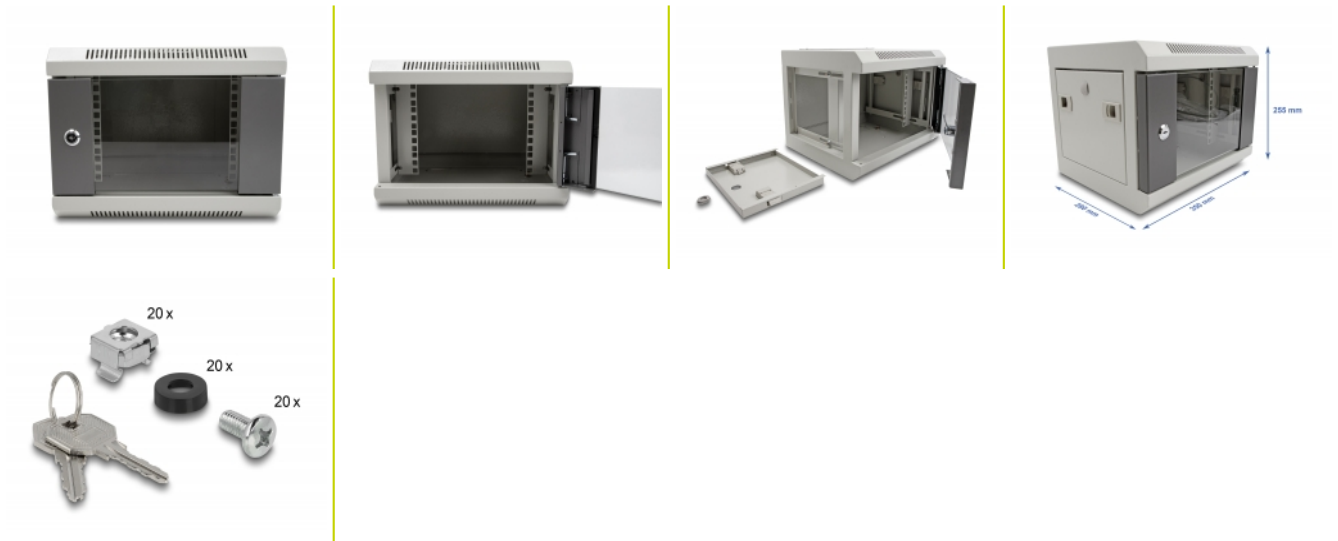

- Network cabinet
- 2 x keys
- 20 x screw M6
- 20 x washer
- 20 x caged nut

Images