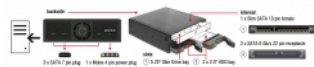

System requirements

- PC with one free 5.25" bay
- PC with 3 free SATA ports
- Power supply with one free 4 pin power connector
- 3 SATA data cable

Package content

- Mobile Rack
- 2 x keys
- 12 x screws
- User manual

Images