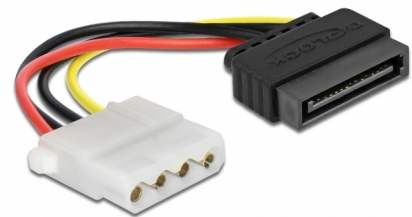

# Delock Power Cable SATA 15 pin plug > 4 pin female 12 cm

## Description

This power cable enables you to connect a device with 4 pin power connector to a PC power supply with SATA 15 pin interface.

12 cm

**Item no. 60115**

EAN: 4043619601158

Country of origin: China

## Technical details

- Connector: 15 pin SATA plug > 4 pin female
- Power connector for 4 pin
- Cable gauge: 18 AWG
- Cable length: ca. 12 cm

## Package content

- SATA power cable