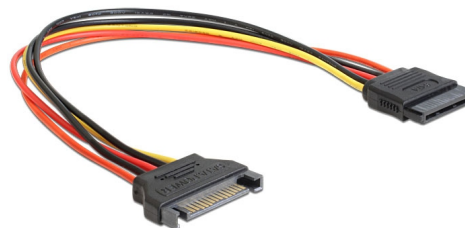

# Delock Extension Cable Power SATA 15 Pin male > SATA 15 Pin female 30 cm

## Description

This cable can be used for the extension of the SATA power interface.

30 cm

**Item no. 60131**

EAN: 4043619601318

Country of origin: China

Package: Zip poly bag

## Technical details

- Connector: SATA 15 pin male > SATA 15 pin female
- Cable gauge: 18 AWG
- Cable length incl. connector: ca. 30 cm