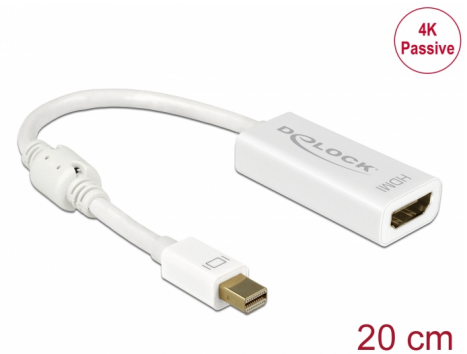

# Delock Adapter mini DisplayPort 1.2 male > HDMI female 4K Passive white

## Description

This adapter by Delock enables the connection of an HDMI monitor to the system via a free mini DisplayPort interface. The adapter supports a resolution up to 4K Ultra HD at 30 Hz and is backward compatible to Full-HD 1080p.

## Technical details

- Connectors:
  - 1 x mini DisplayPort 20 pin male >
  - 1 x HDMI-A 19 pin female
- Chipset: Parade PS8402A
- DisplayPort 1.2 and High Speed HDMI specification
- Passive converter (level shifter), suitable only for graphics cards with DP++ output
- Resolution up to 3840 x 2160 @ 30 Hz  
(depending on the system and the connected hardware)
- Supports 3D displays (1080p @ 120 Hz)
- Connectors: gold-plated
- 1 x ferrite core
- Cable length without connectors: ca. 20 cm
- Colour: white
- OS independent, no driver installation necessary