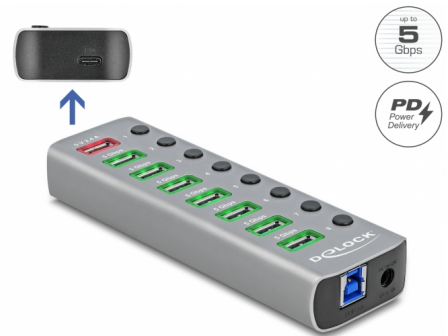

# Delock USB 5 Gbps Hub with 7 Ports + 1 Fast Charging Port + 1 USB-C™ PD 3.0 Port with Switch and Illumination

## Description

This solid USB hub by Delock with **metal housing** can be connected to a computer via the USB Type-A interface. It expands the computer by **7 USB Type-A** ports. Connected devices such as smartphones can be charged or data can be transferred at **5 Gbps**.

## Additional fast charging port and USB-C™ PD 3.0 port

Another USB Type-A port offers the possibility to charge devices, such as smartphones with up to **2.4 A**.

The USB Type-C™ PD port offers up to **12 V and 2.25 A** output power, so laptops can also be charged.

## LED illumination and switch

Each port can be turned on or off individually by using the switches. In addition, each USB Type-A port has a frame that lights up as soon as the port is activated.

**Item no. 63264**