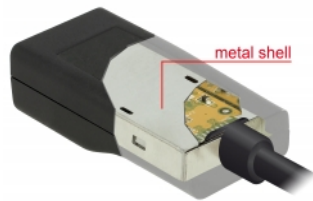

- Android 6.0 or above
- Chrome OS
- iPad Pro (2018)
- Mac OS 10.9.5 or above
- Windows 7/7-64/8.1/8.1-64/10/10-64
- Windows 10 Mobile
- Computer, tablet or smartphone with a free USB Type-C™ port and Displayport alternate mode or
- PC or laptop with a free Thunderbolt™ 3 port

Package content

- USB-C™ to VGA adapter

Images