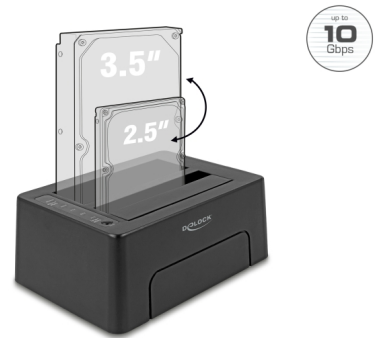

Delock USB Type-C™ 10 Gbps Docking Station for 2 x SATA HDD / SSD with Clone Function

Description

This docking station by Delock enables an external connection of up to two 2.5" or 3.5" SATA HDDs or SSDs through the USB-C™ interface. This solution does not require an external enclosure since the drive can be plugged into the docking station directly. Furthermore the clone function enables to copy the content of one HDD to another without using a PC.

Item no. 63957

EAN: 4043619639571

Country of origin: China

Package: Retail Box

Technical details

- Connectors:
 - 1 x USB 10 Gbps USB Type-C™ female
 - 2 x SATA 6 Gb/s 22 pin receptacle
 - 1 x DC jack
- Chipset: Asmedia ASM1352R
- Function key:
 - 1 x Clone button
 - 1 x On / Off switch
- For 2.5" and 3.5" SATA HDD / SSD
- Suitable for all SATA HDDs up to SATA 6 Gb/s
- Data transfer rate up to 6 Gb/s
- LED indicator for power, access and copy status
- Dimensions (LxWxH): ca. 153 x 110 x 62 mm
- Plug & Play

Power supply specification

- Wall power supply
- Input: AC 100 ~ 240 V / 50 ~ 60 Hz / 1.5 A
- Output: 12 V / 3 A
- Ground outside, plus inside
- Dimensions:
 - inside: \varnothing ca. 2.1 mm
 - outside: \varnothing ca. 5.5 mm
 - length: ca. 10 mm

Housing material:	Plastic
Length:	153 mm
Width:	110 mm
Height:	62 mm
Colour:	black