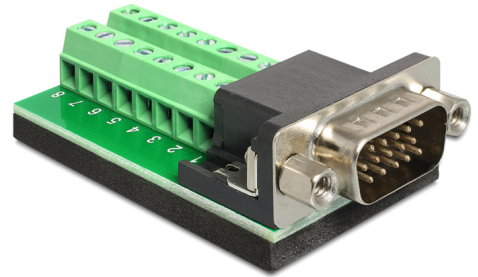

# Delock Terminal Block > VGA male

## Description

This VGA to Terminal Block adapter is made for special industrial application e.g. for connecting single wires with open cable heads.

**Item no. 65424**

EAN: 4043619654246

Country of origin: China

## Technical details

- Connector:  
VGA 15 pin male  
16 pin Terminal Block
- Pitch 3.81
- Bottom side with isolating, antislip pad
- Dimension (LxWxH): ca. 54 x 31 x 17 mm