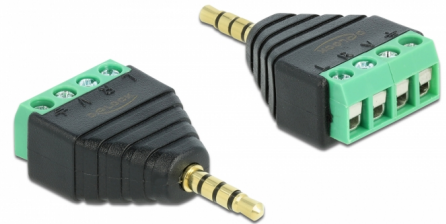

# Delock Adapter Stereo plug 3.5 mm > Terminal Block 4 pin

## Description

This Stereo plug to Terminal Block adapter is made for special industrial application e.g. for connecting single wires with open cable heads. It also can be used in the audio hobby area. Therefore you can connect individually various devices with Stereo port to the adapter.

## Technical details

- Connector: Stereo plug 3.5 mm > 4 pin Terminal Block
- Pitch 3.5 mm