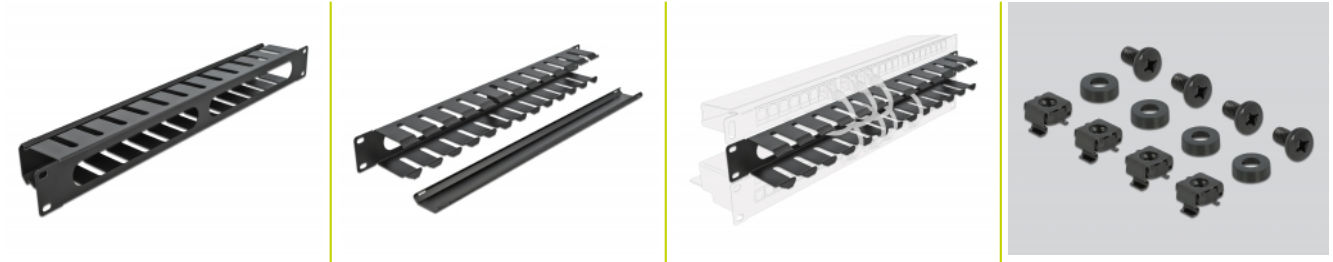

Delock 19" Cable Management Routing Panel with 2 openings 1U black

Description

This routing panel by Delock is suitable for installation in a 19" network cabinet.

Proper laying of cables

The network cables are simply routed from the front to the rear, so the view of the cables inside the network cabinet is blocked and the network cabinet leaves a tidy overall impression.

Removable cover for optimal cable management

The removable front panel hides open cables and protects them from damage.

Horizontal openings

On the rear side, the panel is equipped with two openings to allow easy cable access.

Item no. 66550

EAN: 4043619665501

Country of origin: China

Package: Box

Technical details

- For mounting in 19" network cabinet, 1U
- Removable cover
- Front with two openings (190 x 27 mm)
- Colour: black
- Material: metal
- Dimensions (LxWxH): ca. 483.0 x 70.0 x 44.5 mm

Package content

- 19" routing panel
- 4 x screws
- 4 x caged nut
- 4 x washer

Images

General

Mounting type:	19 in
----------------	-------

Physical characteristics

Material:	metal
Length:	483 mm
Width:	70 mm
Height:	44.5 mm
Colour:	black