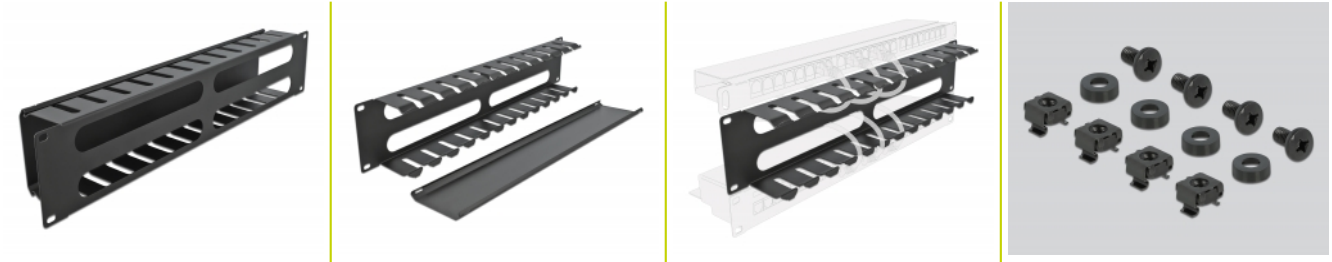

Delock 19" Cable Management Routing Panel with 4 openings 2U black

Description

This routing panel by Delock is suitable for installation in a 19" network cabinet.

Proper laying of cables

The network cables are simply routed from the front to the rear, so the view of the cables inside the network cabinet is blocked and the network cabinet leaves a tidy overall impression.

Removable cover for optimal cable management

The removable front panel hides open cables and protects them from damage.

Horizontal openings

On the rear side, the panel is equipped with four openings to allow easy cable access.

Item no. 66553

EAN: 4043619665532

Country of origin: China

Package: Box

Technical details

- For mounting in 19" network cabinet, 2U
- Removable cover
- Front with four openings (180 x 24 mm)
- Colour: black
- Material: metal
- Dimensions (LxWxH): ca. 482.6 x 88.9 x 70.0 mm

Package content

- 19" routing panel
- 4 x screws
- 4 x caged nut
- 4 x washer

Images

General

Mounting type:	19 in
----------------	-------

Physical characteristics

Material:	metal
Length:	482.6 mm
Width:	88.9 mm
Height:	70.0 mm
Colour:	black