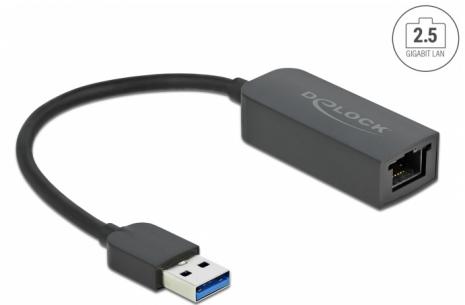

Delock Adapter USB Type-A male to 2.5 Gigabit LAN compact

Description

The adapter by Delock expands a PC or laptop by **one network interface** via the **USB Type-A** interface.

NBASE-T for higher speed

Modern services and new technologies require higher bandwidths. NBASE-T technology enables speeds of 1 Gbps and **2.5 Gbps** with conventional networking cables. The best possible transmission rate is set automatically.

Item no. 66646

EAN: 4043619666461

Country of origin: China

Package: Retail Box

Technical details

- Connectors:
 - 1 x SuperSpeed USB (USB 3.2 Gen 1) Type-A male >
 - 1 x 2.5 Gigabit LAN RJ45 jack
- Chipset: Realtek RTL8156
- SuperSpeed USB - 5 Gbps specification
- Data transfer rate:
 - Ethernet up to 10 Mbps (Half/Full Duplex)
 - Fast Ethernet up to 100 Mbps (Half/Full Duplex)
 - Gigabit Ethernet up to 1000 Mbps (Half/Full Duplex)
 - NBASE-T with up to 2.5 Gbps (Half/Full Duplex)
- Supports Auto MDI-X (automatic detection of standard or crossover network cable)
- Supports IEEE 802.1Q Virtual LAN (VLAN)
- Support full duplex operation with IEEE 802.3x flow control and half duplex operation with back-pressure flow control
- LED indicator for link and activity
- USB bus powered
- Colour: black
- Dimensions (LxWxH): ca. 53 x 22 x 15 mm
- Cable length without connectors: ca. 16 cm

Interface

Connector 1:	1 x USB 5 Gbps Type-A male
Connector 2:	1 x Gigabit LAN RJ45 jack

Technical characteristics

Chipset:	Realtek RTL8156
Data transfer rate:	Ethernet up to 10 Mbps Fast Ethernet up to 100 Mbps Gigabit Ethernet up to 1 Gbps Gigabit Ethernet up to 2.5 Gbps

Physical characteristics

Housing material:	Plastic
Cable length:	16 cm
Length:	53 mm
Width:	22 mm
Height:	15 mm
Colour:	black