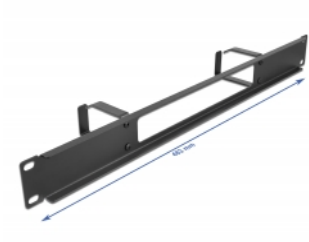

Delock 19" Cable Management Routing Panel with opening and 2 hooks 1U black

Description

This routing panel by Delock is suitable for installation in a 19" network cabinet.

Proper laying of cables

The network cables are simply routed from the front to the rear and the network cabinet leaves a tidy overall impression.

Cable routing hook for optimal cable management

With the solid hooks the patch cords can be neatly routed horizontally.

Front with opening

The panel is equipped with an opening to allow easy cable access.

Item no. 66655

EAN: 4043619666553

Country of origin: China

Package: Box

Technical details

- For mounting in 19" network cabinet, 1U
- Panel with 2 hooks
- Front with opening
- Colour: black
- Material: metal
- Dimensions (LxWxH): ca. 483.0 x 77.5 x 44.0 mm

Package content

- 19" routing panel
- 4 x screws
- 4 x caged nut
- 4 x washers

Images

General

Mounting type:	19 in
----------------	-------

Physical characteristics

Material:	metal
Length:	483.0 mm
Width:	77.5 mm
Height:	44.0 mm
Colour:	black