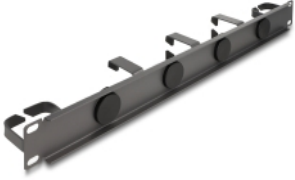

Delock 19" Cable Management Routing Panel with 4 rubber cable entries and 5 metal hooks 1U dark grey

Description

This routing panel by Delock is suitable for installation in a 19" network cabinet.

Front with cable entries

The routing panel is equipped with 4 round entries to feed cables through. The integrated seals prevent the ingress of dust and dirt and ensure safe cable entry.

Cable routing metal hook for optimal cable management

With the solid metal D-ring hooks the patch cords can be neatly routed horizontally.

Item no. 66751

EAN: 4043619667512

Country of origin: China

Package: Box

Technical details

- For mounting in 19" network cabinet, 1U
- Panel with 5 metal hooks
- Front with 4 cable entries (diameter: ca. 31.7 mm)
- Colour: dark grey
- Material: metal
- Dimensions (LxWxH): ca. 483 x 62 x 44 mm

Package content

- 19" routing panel
- 4 x screw
- 4 x caged nut
- 4 x washer

Images

Physical characteristics

Material:	metal
Length:	483 mm
Width:	62 mm
Height:	44 mm
Colour:	dark grey