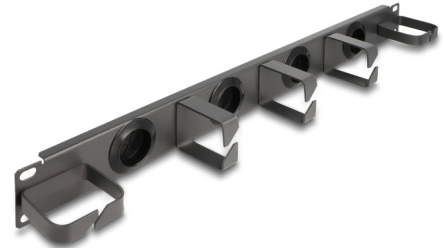

Delock 19" Cable Management Routing Panel with 4 rubber cable entries and 5 metal hooks 1U dark grey

Description

This routing panel by Delock is suitable for installation in a 19" network cabinet.

Front with cable entries

The routing panel is equipped with 4 round entries to feed cables through. The integrated seals prevent the ingress of dust and dirt and ensure safe cable entry.

Cable routing metal hook for optimal cable management

With the solid metal D-ring hooks the patch cords can be neatly routed horizontally.

Item no. 66751

EAN: 4043619667512

Country of origin: China

Package: Box

Technical details

- For mounting in 19" network cabinet, 1U
- Panel with 5 metal hooks
- Front with 4 cable entries (diameter: ca. 31.7 mm)
- Colour: dark grey
- Material: metal
- Dimensions (LxWxH): ca. 483 x 62 x 44 mm

Package content

- 19" routing panel
- 4 x screw
- 4 x caged nut
- 4 x washer

Images

Physical characteristics

Material:	metal
Length:	483 mm
Width:	62 mm
Height:	44 mm
Colour:	dark grey