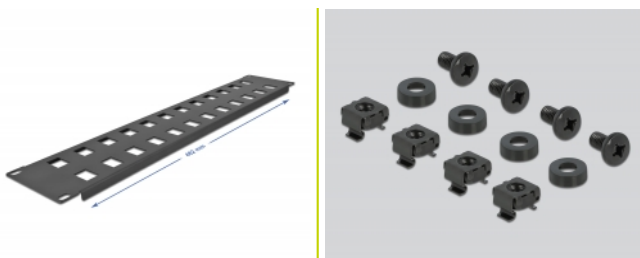

Delock 19" Keystone Patch Panel 24 port 2U black

Description

This patch panel by Delock can be mounted in a **19" cabinet**. With its standardized dimensions, it is suitable for easy **snap-in mounting** of **24 Keystone modules**.

Item no. 66837

EAN: 4043619668373

Country of origin: China

Package: Box

Technical details

- For mounting in 19" network cabinet, 2U
- 24 Keystone ports 19.6 x 14.6 mm
- Material: metal
- Colour: black
- Dimensions (LxWxH): ca. 482 x 88 x 10 mm

Package content

- 19" patch panel
- 4 x screws
- 4 x caged nut
- 4 x washers

Images

General

Mounting type:	19 in
----------------	-------

Physical characteristics

Material:	metal
Length:	482 mm
Width:	88 mm
Height:	10 mm