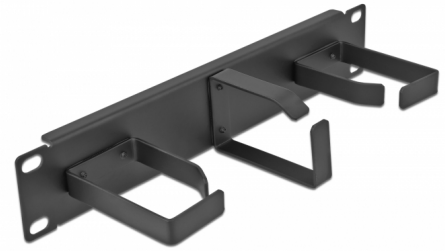

Delock 10" Cable Management Routing Panel with 3 metal hooks (2 x horizontal, 1 x vertical) 1U black

Description

This routing panel by Delock is suitable for installation in a **10" network cabinet**.

Cable routing hook for optimal cable management

With the solid metal hooks the patch cords can be neatly **routed horizontally and vertically**.

Item no. 66847

EAN: 4043619668472

Country of origin: China

Package: White Box

Technical details

- For mounting in 10" network cabinet, 1U
- Panel angled with 3 metal hooks (2 x horizontal, 1 x vertical)
- Colour: black
- Material: metal
- Dimensions (LxWxH): ca. 254 x 70 x 44 mm

Package content

- 10" routing panel
- 4 x screws
- 4 x caged nut
- 4 x washers